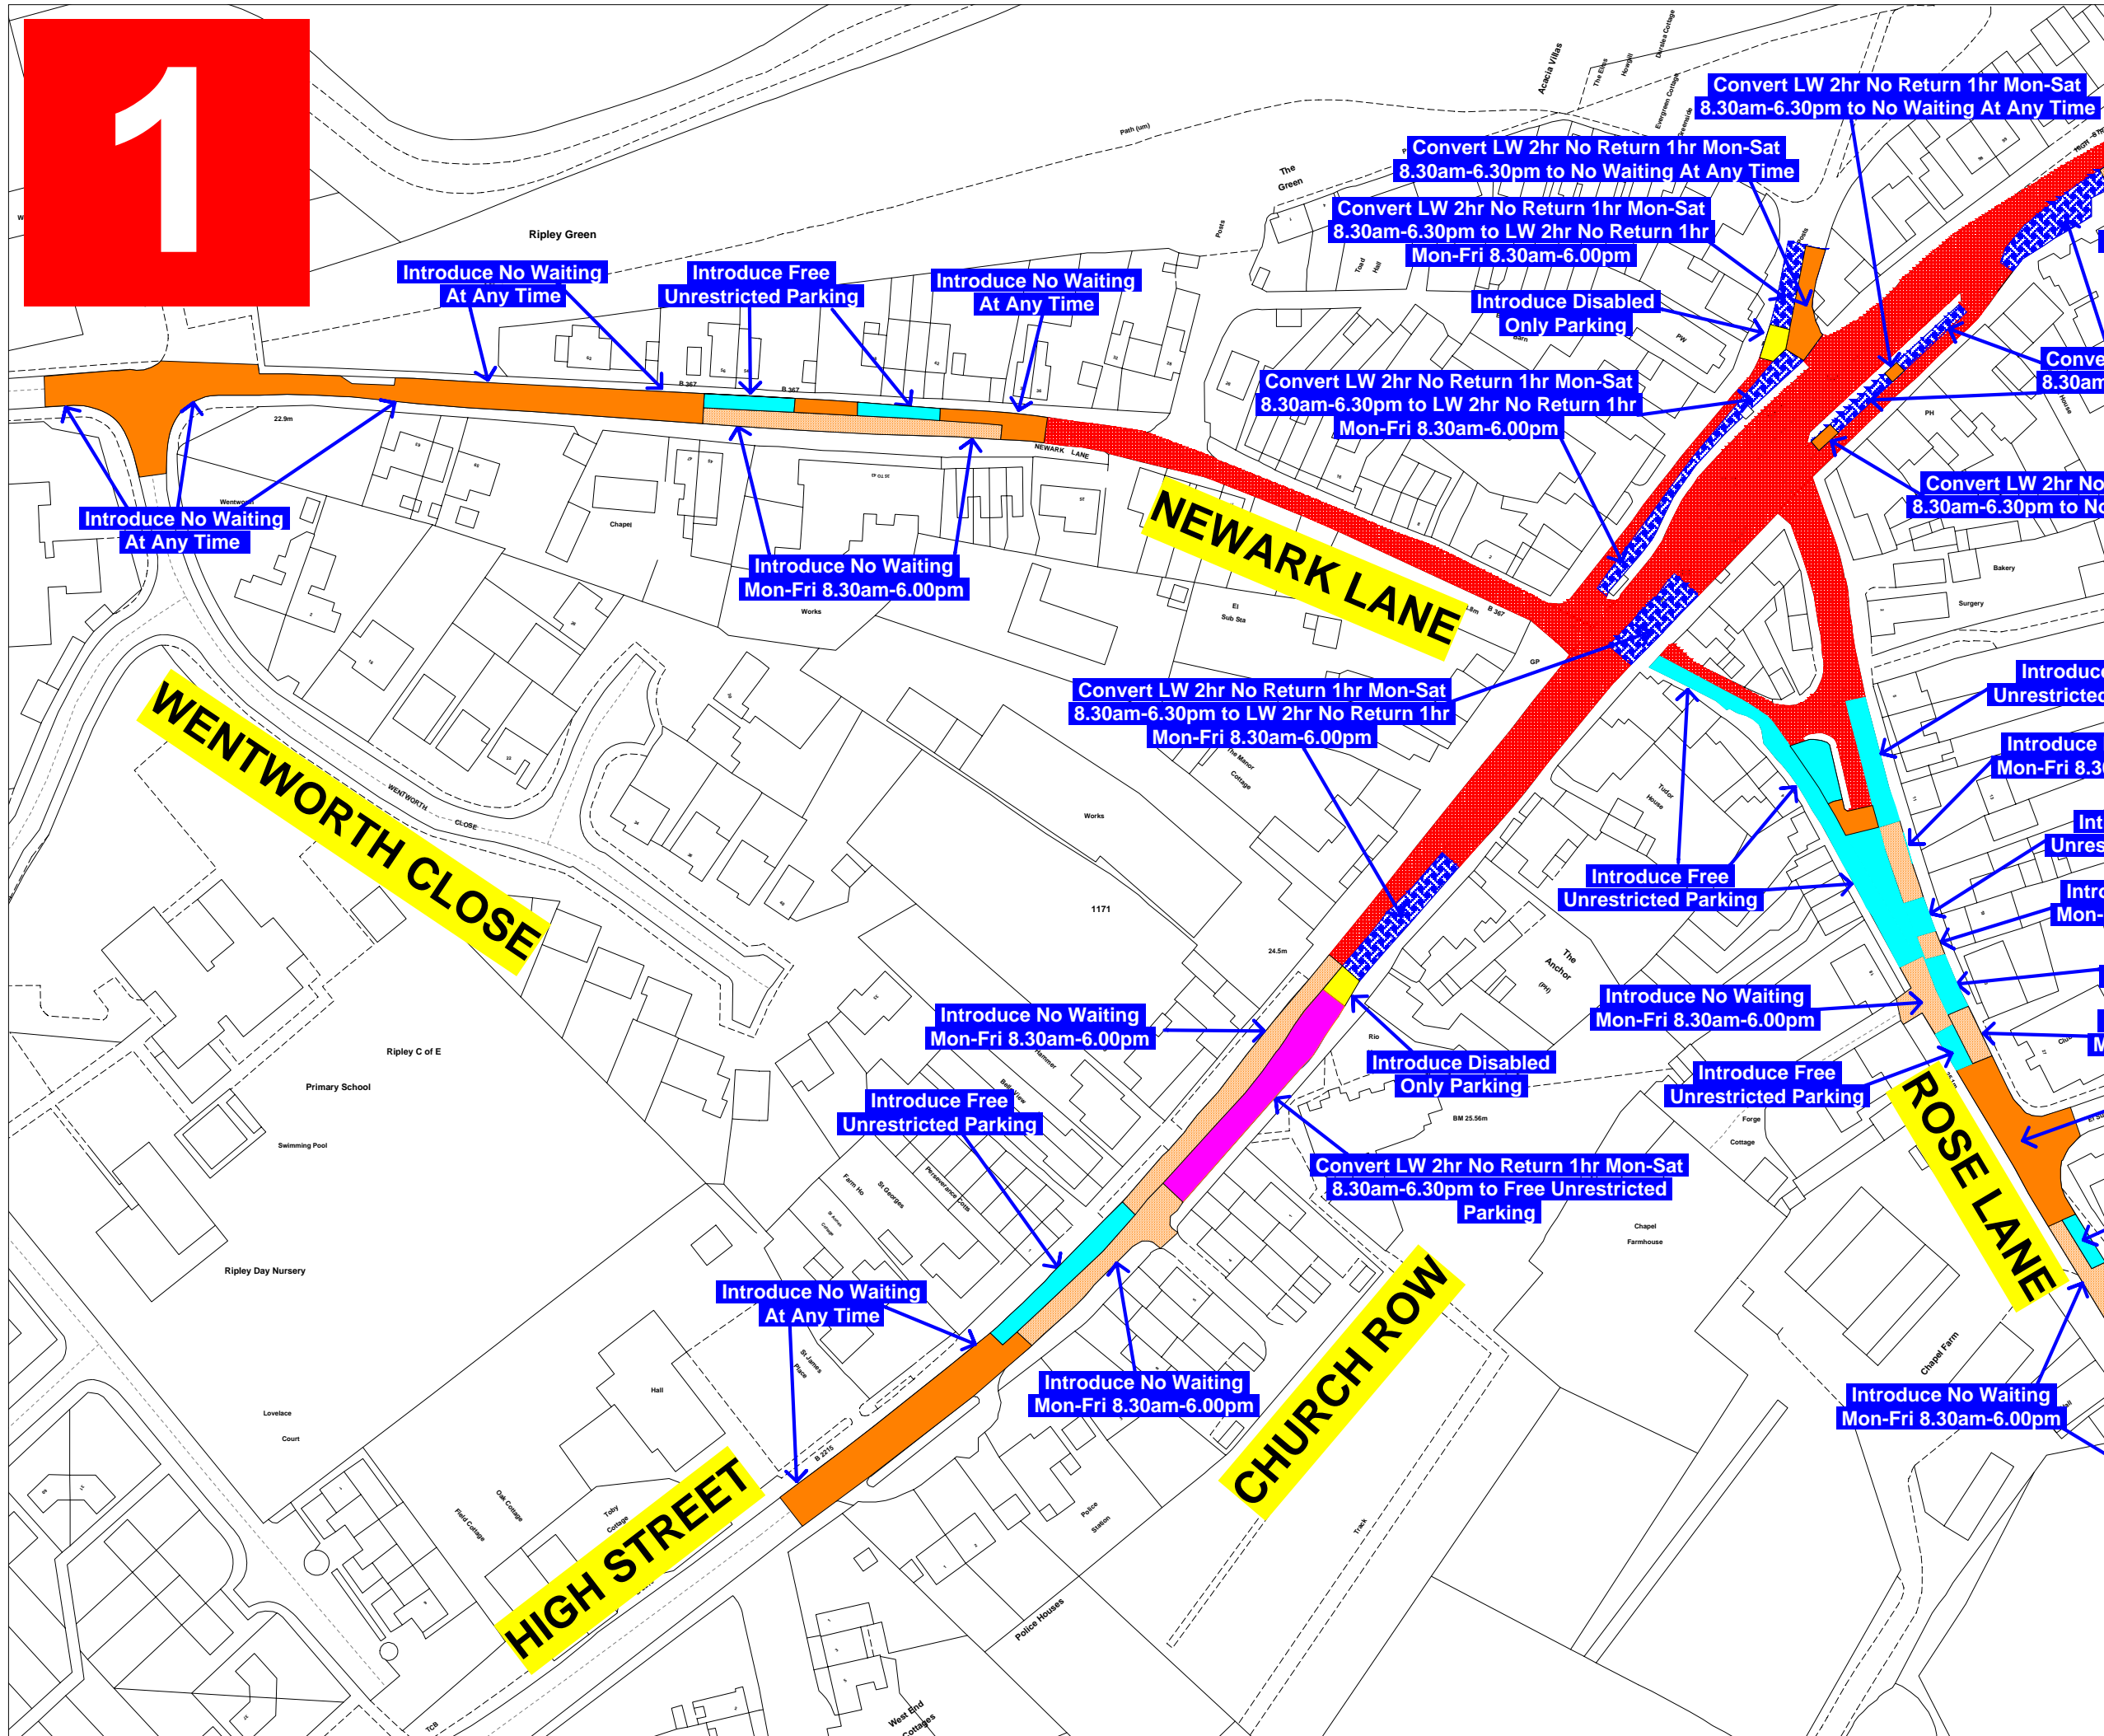

1

Key to Restriction Types Displayed

- NWAAT
- LW 2hrs No Return 1hr M-S 8.30am-6.30pm

This map is reproduced from Ordnance Survey material with the permission of Ordnance Survey on behalf of the Controller of Her Majesty's Stationary Office Crown Copyright. Unauthorised reproduction infringes Crown Copyright and may lead to prosecution or civil proceedings. # Licence No: 100019625, 2004

DRAWING TITLE
Proposed Changes - High Street / Newark Lane

SCALE	1 : 1250
DATE	22/02/2007
DRAWING No.	GBC/APH/RIPLEY/GLC3-07b
DRAWN BY	ANDREW HARKIN